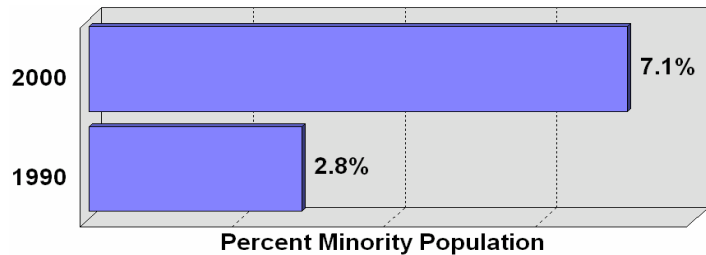

Population and Demographics

*Economic and Community Development
1 Executive Park Drive
Hendersonville, Tennessee 37075
Telephone 615/822-1000*

HISTORIC AND PROJECTED POPULATION GROWTH 1980 - 2020					
	1980	1990	2000	2010	2020
Hendersonville	26,561	32,188	40,620	48,731	58,159
Sumner County	85,790	103,281	130,449	158,227	187,218
Nashville MSA	850,505	985,026	1,231,311	1,375,740	1,573,951

Hendersonville Percent Growth

HENDERSONVILLE 2000 POPULATION BY RACE

	Percent
Caucasian	92.9%
African American	4.1%
Asian or Pacific Islander	1.1%
Native American	0.3%
Some other race	0.7%
Two or more races	0.9%
Hispanic or Latino (any race)	1.7%