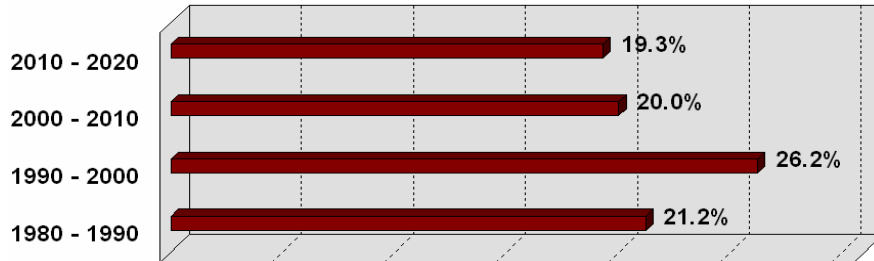

Population and Demographics

*Economic and Community Development
1 Executive Park Drive
Hendersonville, Tennessee 37075
Telephone 615/822-1000*

HISTORIC AND PROJECTED POPULATION GROWTH 1980 - 2020					
	1980	1990	2000	2010	2020
Hendersonville	26,561	32,188	40,620	48,731	58,159
Sumner County	85,790	103,281	130,449	158,227	187,218
Nashville MSA	850,505	985,026	1,231,311	1,375,740	1,573,951

Hendersonville Percent Growth

HENDERSONVILLE 2000 POPULATION BY RACE

	Percent
Caucasian	92.9%
African American	4.1%
Asian or Pacific Islander	1.1%
Native American	0.3%
Some other race	0.7%
Two or more races	0.9%
Hispanic or Latino (any race)	1.7%