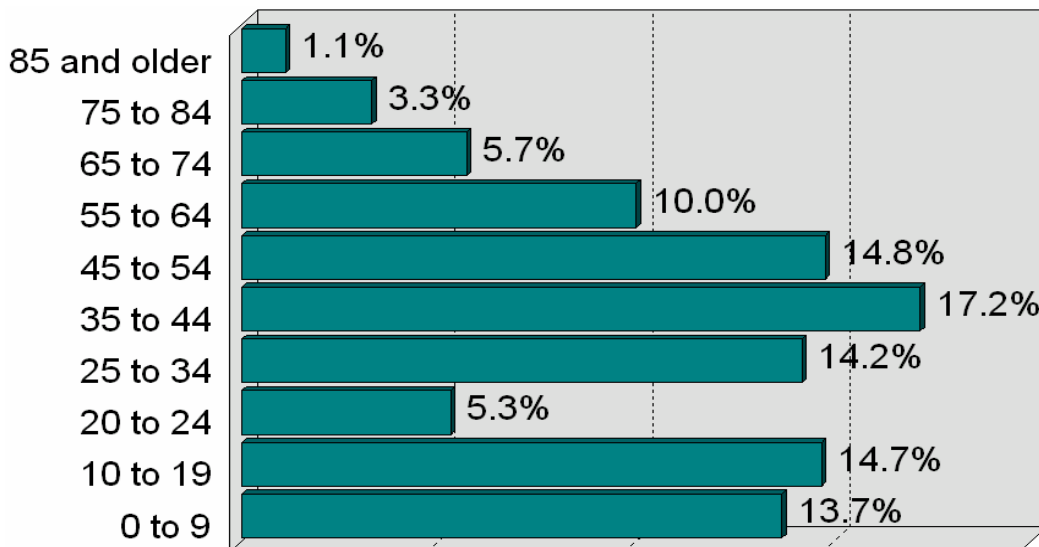

Sources: U.S. Census Bureau and Center for Business and Economic Research at the University of Tennessee Knoxville