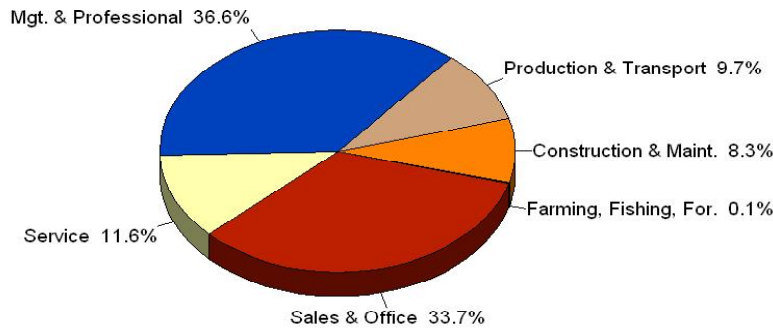

Hendersonville Ten-Year Labor Force Growth: 30.1%

Source: Tennessee Department of Labor and Workforce Development

2000 HENDERSONVILLE CIVILIAN LABOR FORCE DISTRIBUTION BY OCCUPATION

2000 HENDERSONVILLE CIVILIAN LABOR FORCE DISTRIBUTION BY INDUSTRY